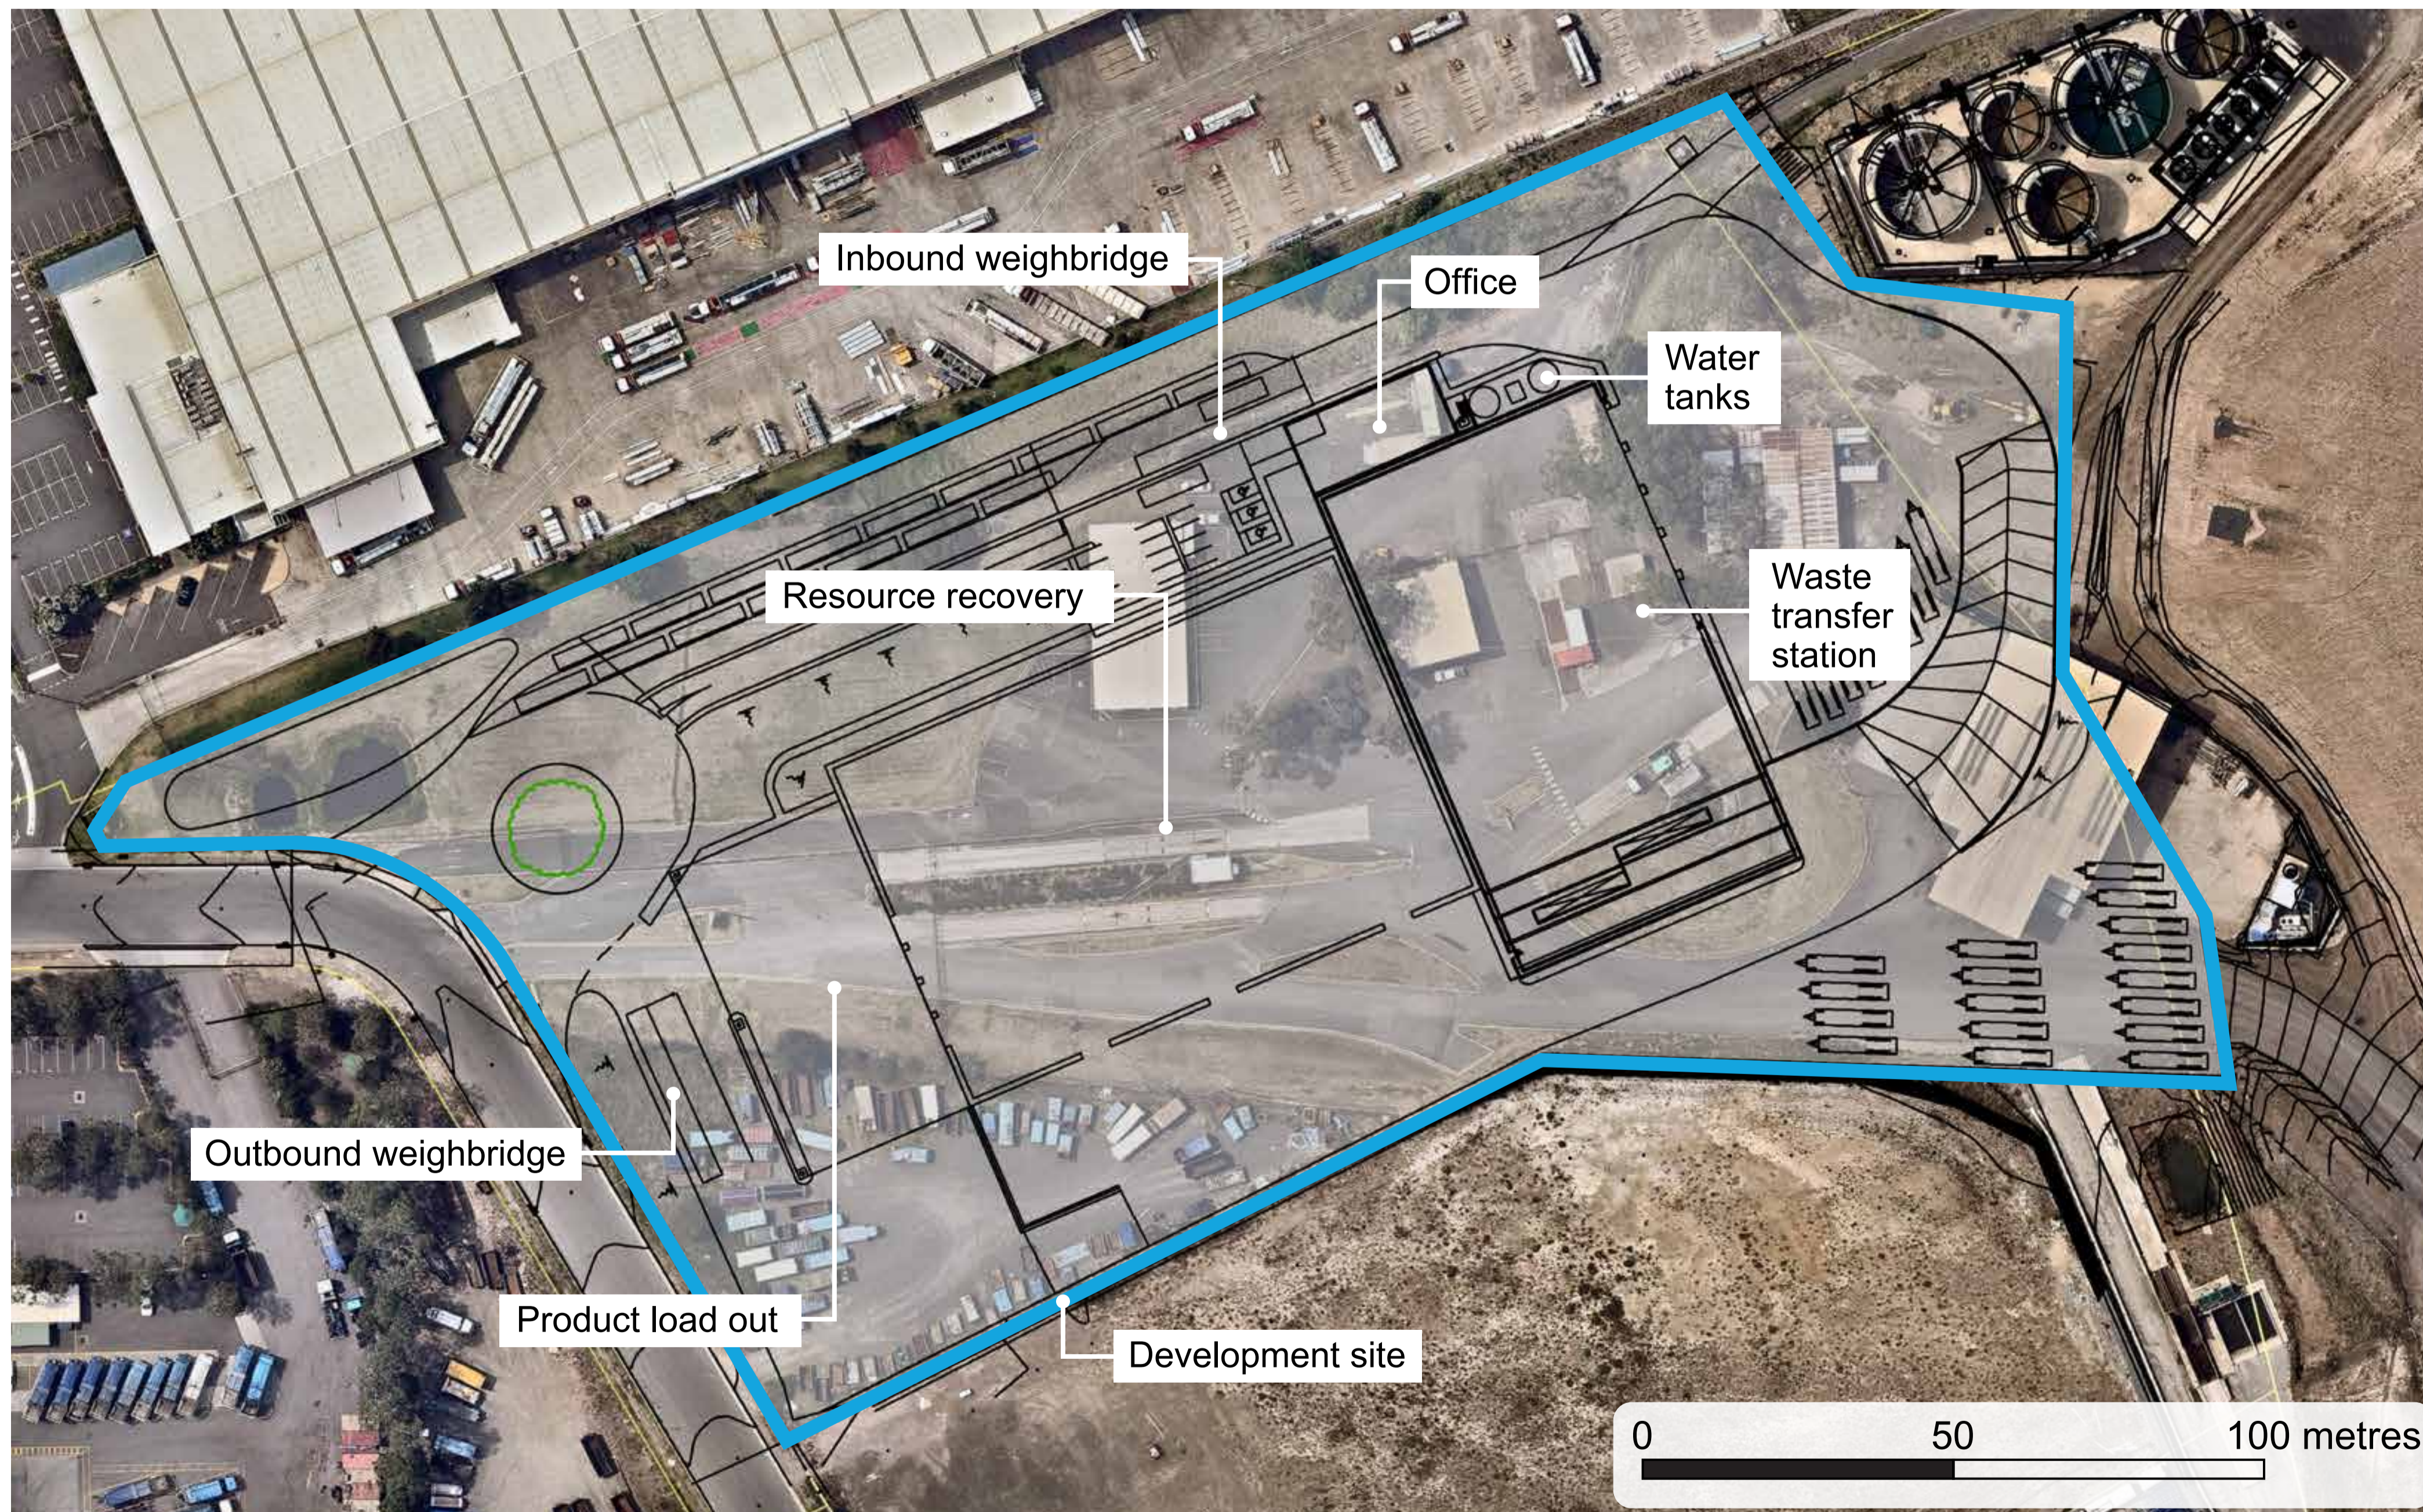

Connecting with communities

Proposed Resource Management Facility at Erskine Park

Site Layout – Waste Transfer Station and Resource Recovery Facility

If you would like more information, or to receive project updates, you can: